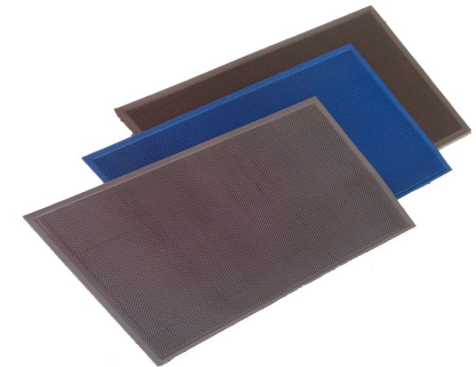

KLEENIT FLOORCARE-MATTS

Nomud Looped Mat With Backing

Width 3ft

Colours: Grey, Brown, Red, Green

Used mostly outdoors

Carpet Mat with Backing

Width 3ft

Colours: Grey, Brown, Blue

Colours: Grey, Brick Red, Blue, Green

Barcode:6161101881722

Nomud Looped Mat Heavy Duty Unbacked

Width 3ft

Colours: Grey, Brown, Red

Used mostly outdoors

Anti Slip Mat

Width 3ft

Colors: Black

Used mostly for Kitchens,
Ramps/Slopy areas

V-Deck

Size: 30 cm x 30 cm

Colours: Grey

Used mostly in places like swimming
pools, bathrooms etc

Mat Zigzag

Size: 2 x 3ft

Colours: Grey, Brown, Blue

Barcode:6161101881746