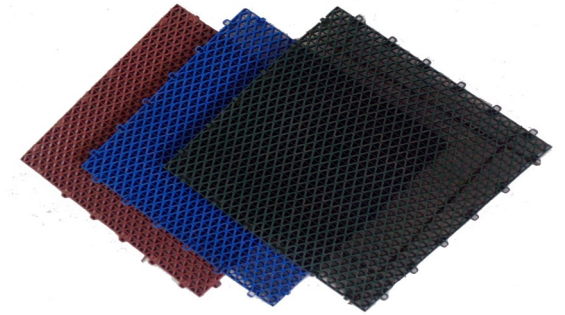

KLEENIT FLOORCARE-MATTS

Nomud Looped Mat With Backing

Width 3ft

Colours: Grey, Brown, Red, Green

Used mostly outdoors

Carpet Mat with Backing

Width 3ft

Colours: Grey, Brown, Blue

Used mostly indoors

Carpet Mat

Size: 2 x 3ft

Colours: Grey, Blue

Used mostly indoors

Barcode: 6161101881739

Z Tile

45cm x 45 cm

Colours: Grey, Brick Red, Blue, Green

Barcode:6161101881722

Nomud Looped Mat Heavy Duty Unbacked

Width 3ft

Colours: Grey, Brown, Red

Used mostly outdoors

Anti Slip Mat

Width 3ft

Colors: Black

Used mostly for Kitchens,
Ramps/Slopy areas

V-Deck

Size: 30 cm x 30 cm

Colours: Grey

Used mostly in places like swimming
pools, bathrooms etc

Mat Zigzag

Size: 2 x 3ft